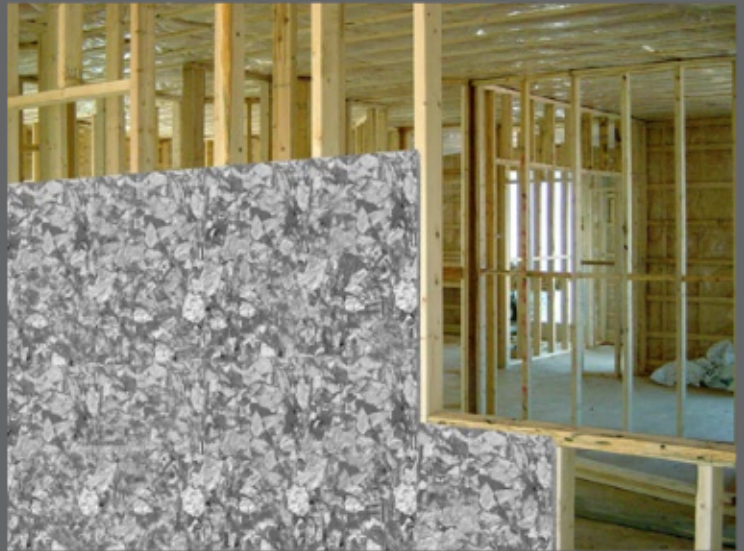

Used packaging Tetra Pak

Used packaging Tetra Pak –
municipal waste

Used Tetra Pak packaging recycled
by a SMART TECHNIK line

Products made from Tetra Pak waste

Building walls, both exterior and interior

An example of interior supplied

Boards are used for the ceiling system of roofs, highly flexible
and resistant to mechanical damage (such as hail)